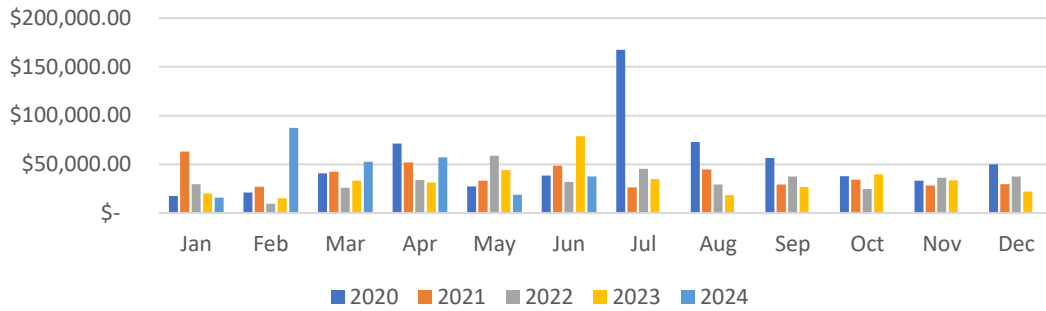

Monthly Building Permit Revenue Comparison June, 2024

Building Permit Revenue Year to Date Comparison June 30, 2024

Building Permit Revenue Year to Date Comparison June 30, 2019-2024