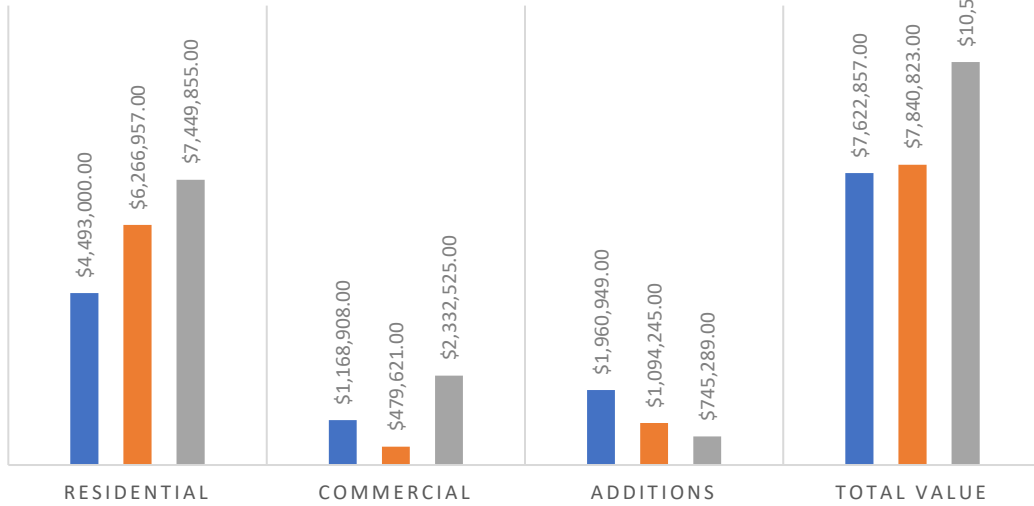

## YEAR TO DATE BUILDING PERMIT COMPARISON BY BUILDING VALUE NOVEMBER 30, 2022

■ YTD 11/30/2020   
 ■ YTD 11/30/2021   
 ■ YTD 11/30/2022