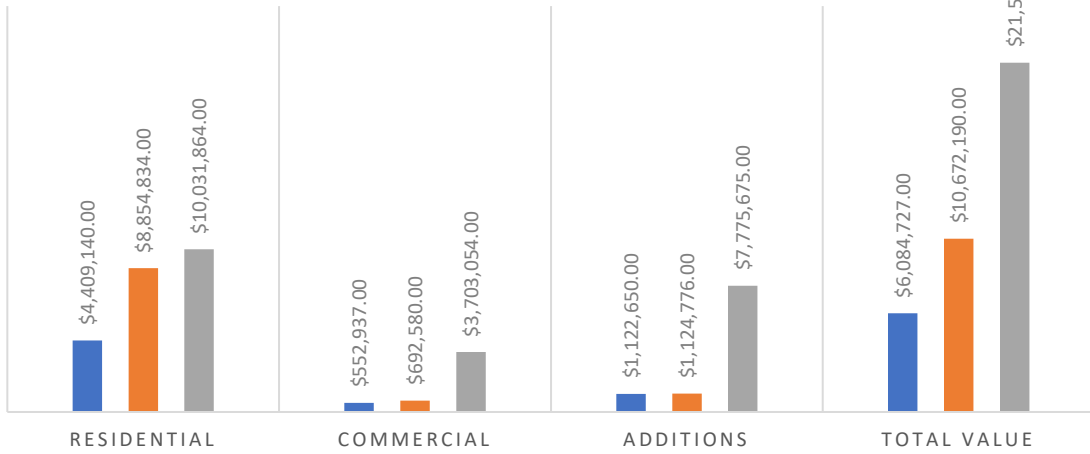

MONTHLY BUILDING PERMIT COMPARISON BY BUILDING VALUE

■ May, 2020 ■ May, 2021 ■ May, 2022

YEAR TO DATE BUILDING PERMIT COMPARISON BY BUILDING VALUE MAY 31, 2022

■ YTD 4/30/2020 ■ YTD 4/30/2021 ■ YTD 5/31/2022